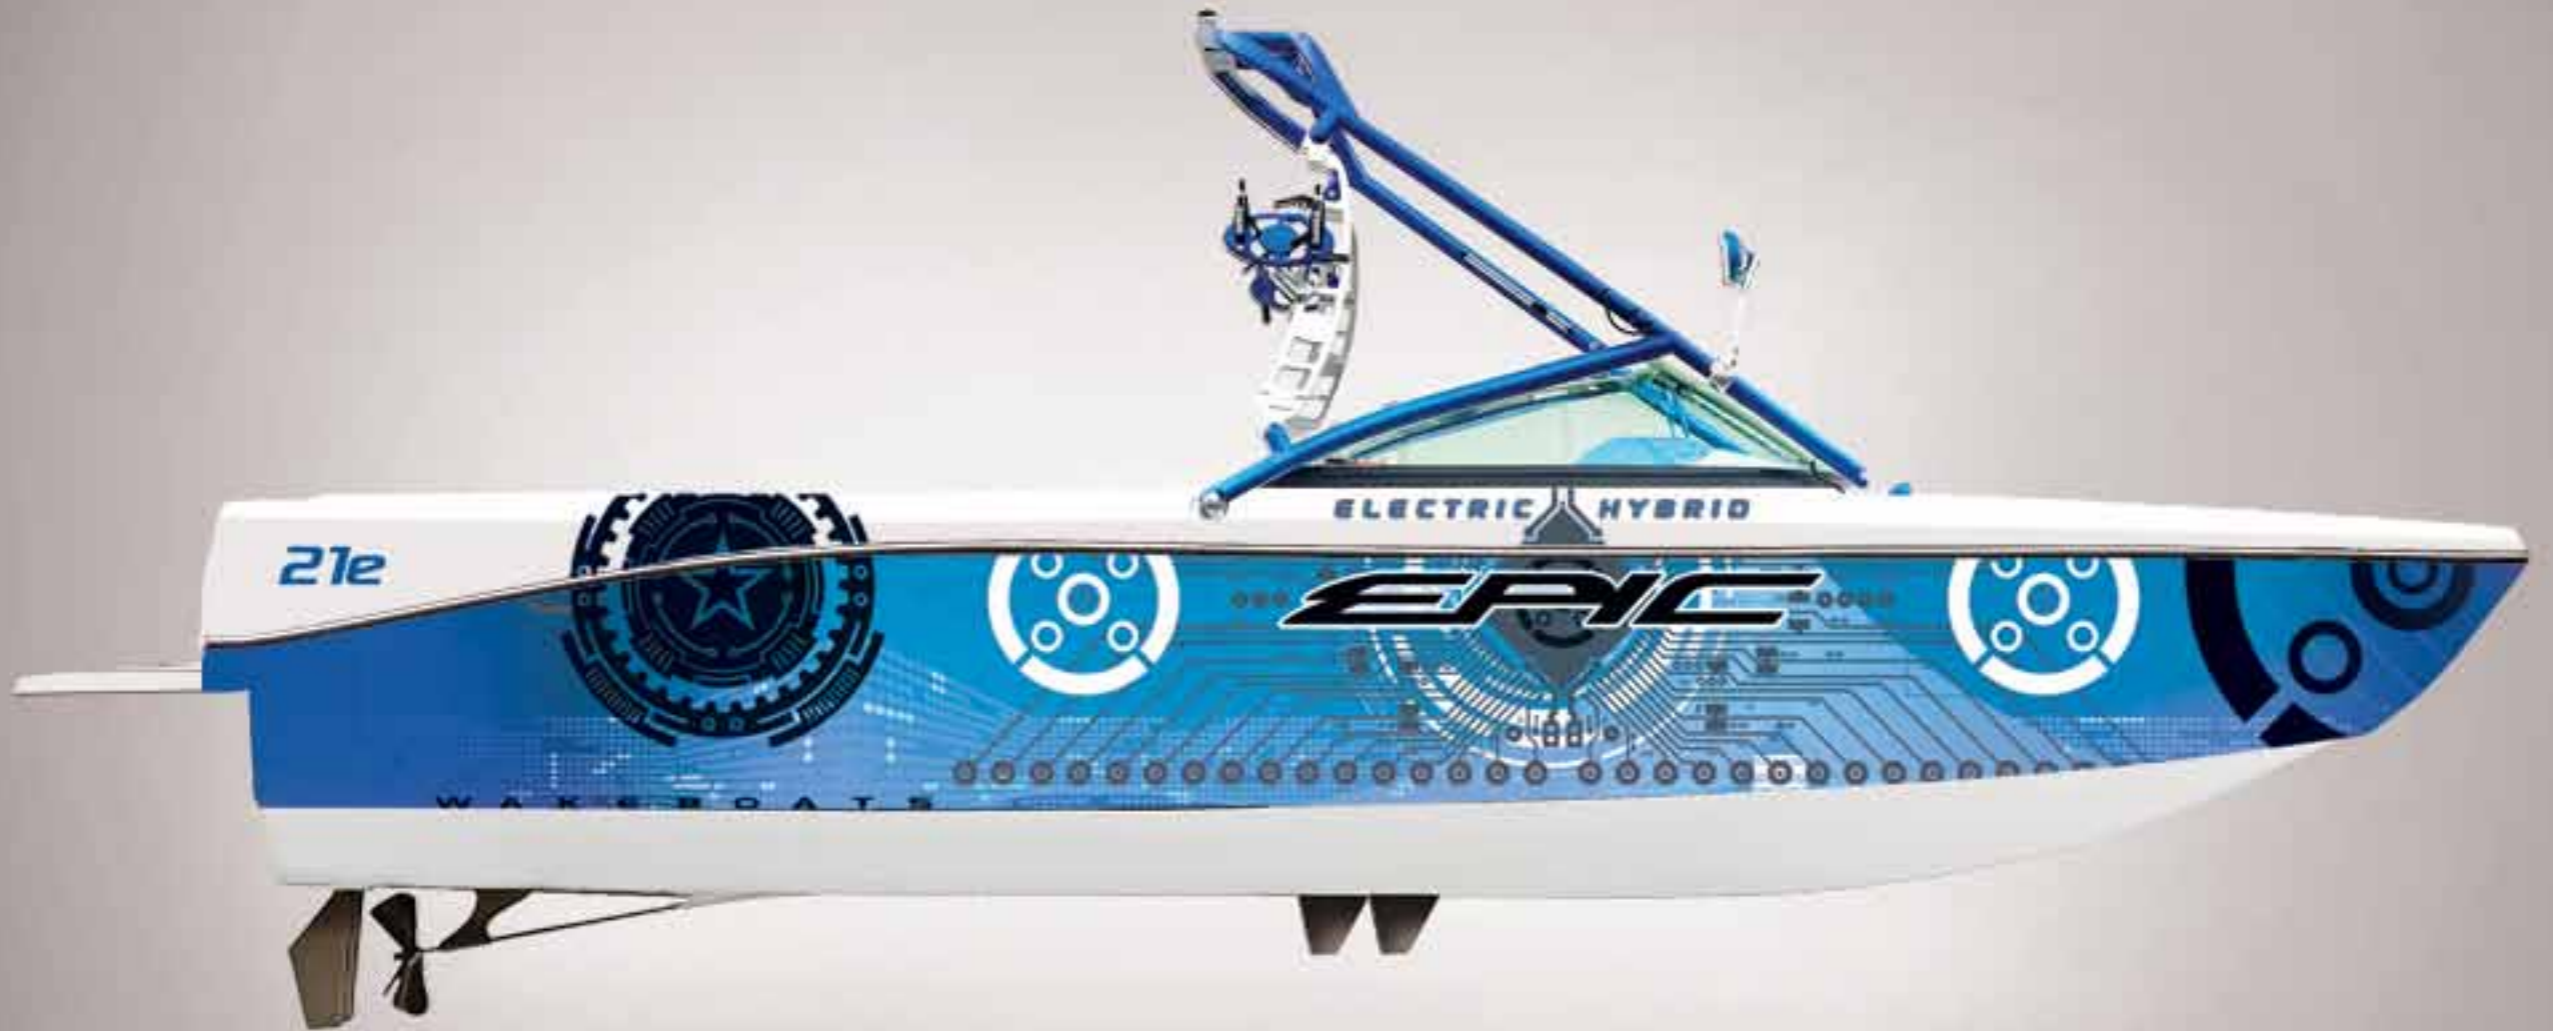

2011

EPIC
WAKEBOATS

CUSTOM
WRAPS

-FOR-

ELECTRIC HYBRID

CUSTOM WRAP

-DESIGNED FOR-

2011